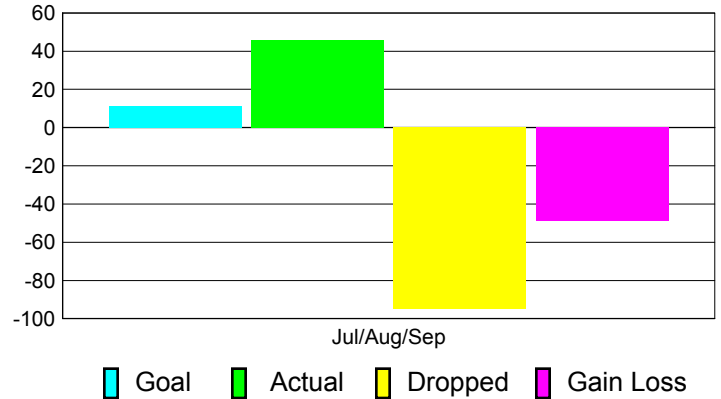

Membership Results 2012-2013

Goal, New, Dropped, Gain/Loss

Comparison of Membership Gain/Loss

Current Year Compared to the Previous Year