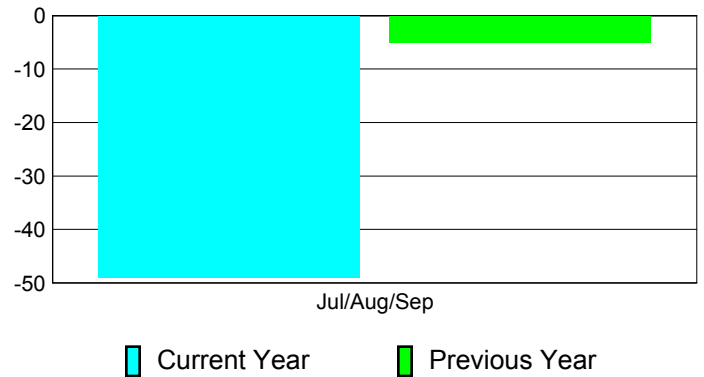

Membership Results
2012-2013

Membership
2011-2012

Month	Net Memb Goal	Actual New Memb	Actual Dropped Memb	Gain/Loss of Memb	Gain/Loss of Memb
Jul/Aug/Sep	11	46	-95	-49	-5
Totals	11	46	-95	-49	-5

Membership Results 2012-2013

Goal, New, Dropped, Gain/Loss

Comparison of Membership Gain/Loss

Current Year Compared to the Previous Year

Gender Comparison 2012-2013

Jul/Aug/Sep

■ Male ■ Female